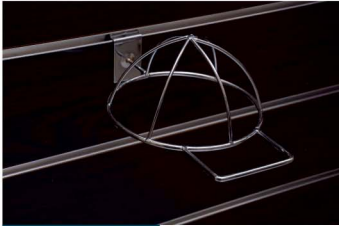

Accessories

HT - A19